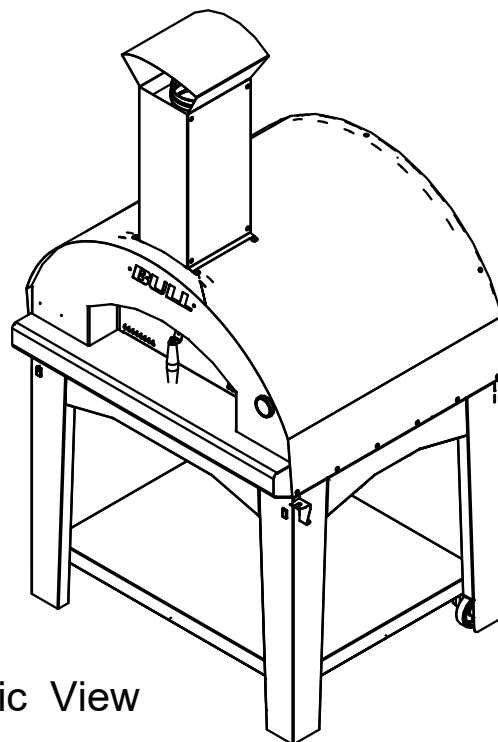

ITEMS: #66042CE
**EXTRA LARGE WOOD
FIRED PIZZA OVEN
SPEC SHEET- CART**

Front View

Isometric View

Side View

Chimney Top View

Chimney Duct

Chimney Cover with Hat

NOTES:

ITEM: 66042CE

1. DIMENSIONS IN MM

2. SCALE: 1 : 25 Printer page scaling none, do not use fit to printable area option)

3. REVISION: 05/2019