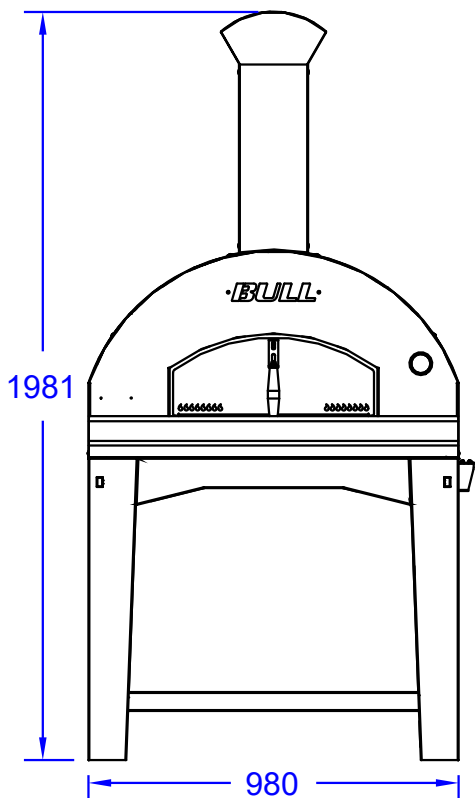

ITEMS: #66042CE
**EXTRA LARGE WOOD
FIRED PIZZA OVEN
SPEC SHEET- CART**

Front View

Isometric View

Side View

Chimney Top View

Chimney Duct

Chimney Cover with Hat

NOTES:

ITEM: 66042CE

1. DIMENSIONS IN MM

2. SCALE: 1 : 25 Printer page scaling none, do not use fit to printable area option)

3. REVISION: 05/2019