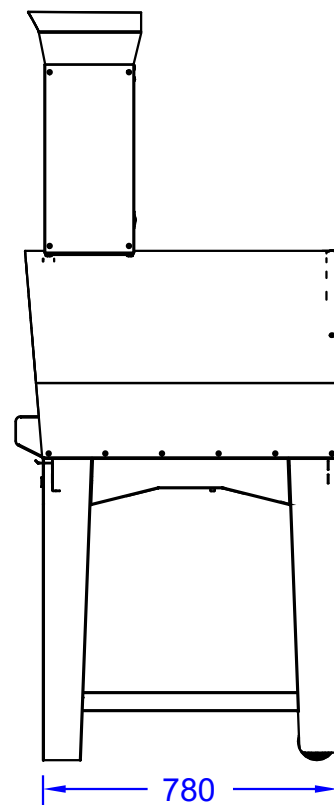

ITEMS: #66042CE
**EXTRA LARGE WOOD
FIRED PIZZA OVEN
SPEC SHEET- CART**

Front View

Isometric View

Side View

Chimney Top View

Chimney Duct

Chimney Cover with Hat

NOTES:

ITEM: 66042CE

1. DIMENSIONS IN MM

2. SCALE: 1 : 25 Printer page scaling none, do not use fit to printable area option)

3. REVISION: 05/2019