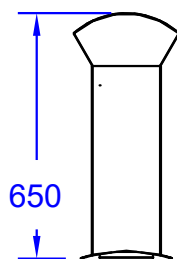

ITEMS: #66042CE
**EXTRA LARGE WOOD
FIRED PIZZA OVEN
SPEC SHEET- CART**

Front View

Isometric View

Side View

Chimney Top View

Chimney Duct

Chimney Cover with Hat

NOTES:

ITEM: 66042CE

1. DIMENSIONS IN MM

2. SCALE: 1 : 25 Printer page scaling none, do not use fit to printable area option)

3. REVISION: 05/2019